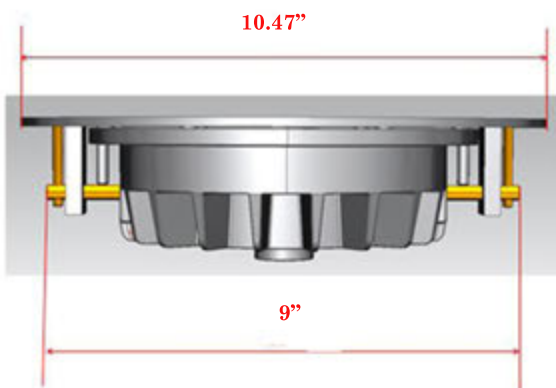

UL316-72RW-N

72W (18 x 4W) RGBW
Submersible Cast 316L SS
Replaceable LEDs

- *Replaceable LEDs**
- *Cast 316L Stainless Steel light**
- *Optional mirror polish face ring**

Fully adjustable SS niche which allows for an angle adjustment as well as 360° rotation of the light