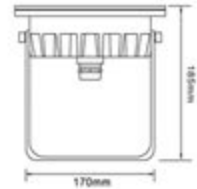

# UL316-40RW

**10 x 4W - RGBW(W)-DMX  
12VAC OR 24VDC  
Dry or Submersible Cast 316L SS  
Replaceable LEDs**

## Specifications

Input voltage	12VAC or 24VDC
Output power	40 watts (10x 4W) ( 4 in 1) RGBW
Luminous flux output	100 to 110 lm/W
Rendering Index	>70rA (warm white)
Beam angle	25 degrees - optional 45,60
LEDs	Replaceable - Internal Driver
Material	Cast 316L STAINLESS STEEL silicone gasket - tempered glass lens
Face ring	Standard matt SS or mirror polish w/ niche
Color options	RGBW or RGBWW
White	CREE- XPE - 2700K TO 6500K
LEDs operating life	> 50,000 hours REPLACEABLE LEDs
IP rating	IP68 - CERTIFIED SUBMERSIBLE OR DRY
Cable	9 FEET- SOW 18/5
Dimensions	Diameter 6.89"x 7.2"H with yoke
Certifications	cULus CSA22.2 no.89 - including swimming pools and splash pads
Installation	Submersible or Dry