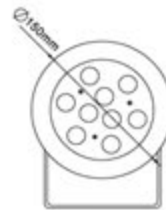

UL316-32RW

**32W (8x 4W) RGBW(W)
12VAC OR 24VDC
Dry or Submersible Cast 316L SS
Replaceable LEDs**

Optional Tripod

Specifications

Input voltage	12VAC or 24VDC
Output power	32 watts (8X4W)
Luminous flux output	100 to 110 lm/W
Rendering Index	>70rA (warm white)
Beam angle	25 degrees - optional 45,60
LEDs	Replaceable - Internal Driver
Material	Cast 316L STAINLESS STEEL silicone gasket - tempered glass lens
Face ring	Standard 'sparkle matt' SS or mirror polish w/ niche
Color options	RGBW,RGBWW - 4 Channel DMX controllable
White	CREE- XPE - 2700K TO 6500K
LEDs operating life	> 50,000 hours REPLACEABLE LEDs
IP rating	IP68 - CERTIFIED SUBMERSIBLE OR DRY
Cable	9 FEET- SOW 18/5 - longer lengths can be ordered
Dimensions	Diameter 5.9"x 2.5"
Certifications	cULus CSA22.2 no.89 - including swimming pools and splash pads
Installation	Submersible or Dry