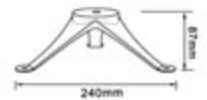

UL316-32RW

**32W (8x 4W) RGBW(W)
12VAC OR 24VDC
Dry or Submersible Cast 316L SS
Replaceable LEDs**

Optional Tripod

Specifications

Input voltage	12VAC or 24VDC
Output power	32 watts (8X4W)
Luminous flux output	100 to 110 lm/W
Rendering Index	>70rA (warm white)
Beam angle	25 degrees - optional 45,60
LEDs	Replaceable - Internal Driver
Material	Cast 316L STAINLESS STEEL silicone gasket - tempered glass lens
Face ring	Standard 'sparkle matt' SS or mirror polish w/ niche
Color options	RGBW,RGBWW - 4 Channel DMX controllable
White	CREE- XPE - 2700K TO 6500K
LEDs operating life	> 50,000 hours REPLACEABLE LEDs
IP rating	IP68 - CERTIFIED SUBMERSIBLE OR DRY
Cable	9 FEET- SOW 18/5 - longer lengths can be ordered
Dimensions	Diameter 5.9"x 2.5"
Certifications	cULus CSA22.2 no.89 - including swimming pools and splash pads
Installation	Submersible or Dry