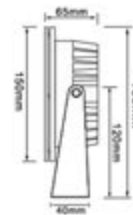

UL316-32RW

**32W (8x 4W) RGBW(W)
12VAC OR 24VDC
Dry or Submersible Cast 316L SS
Replaceable LEDs**

Optional Tripod

Specifications

Input voltage	12VAC or 24VDC
Output power	32 watts (8X4W)
Luminous flux output	100 to 110 lm/W
Rendering Index	>70rA (warm white)
Beam angle	25 degrees - optional 45,60
LEDs	Replaceable - Internal Driver
Material	Cast 316L STAINLESS STEEL silicone gasket - tempered glass lens
Face ring	Standard 'sparkle matt' SS or mirror polish w/ niche
Color options	RGBW,RGBWW - 4 Channel DMX controllable
White	CREE- XPE - 2700K TO 6500K
LEDs operating life	> 50,000 hours REPLACEABLE LEDs
IP rating	IP68 - CERTIFIED SUBMERSIBLE OR DRY
Cable	9 FEET- SOW 18/5 - longer lengths can be ordered
Dimensions	Diameter 5.9"x 2.5"
Certifications	cULus CSA22.2 no.89 - including swimming pools and splash pads
Installation	Submersible or Dry