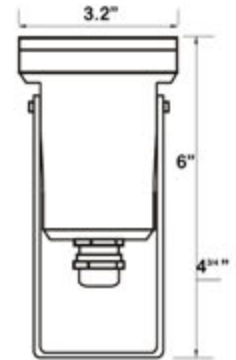

UL316-12RW

12W (3X4W) RGBW
12VAC or 24VDC -
Dry or Submersible CAST 316L SS
Replaceable LEDs

Specifications

Input voltage	12VAC or 24VDC
Output power	12 watts (3 x4W)
Luminous flux output	100 to 110 lm/W
Rendering Index	>70rA (warm white)
Beam angle	25° lens
LEDs	Replaceable - Internal Driver
Material	Cast 316L STAINLESS STEEL
	silicone gasket - tempered glass faceted lens
Face ring	Standard 'sparkle matt' SS or mirror polish w/ niche
Color options	RGBW
White	CREE- XPE - 2700K TO 6500K
LEDs operating life	> 50,000 hours REPLACEABLE LEDs
IP rating	IP68 - CERTIFIED SUBMERSIBLE OR DRY
Cable	9 FEET- SOW 18/5 longer lengths can be ordered
Dimensions	Diameter 3.2"x 6"H with yoke
Certifications	cULus CSA22.2 no.89 - including swimming pools and splash pads
Installation	Submersible or Dry