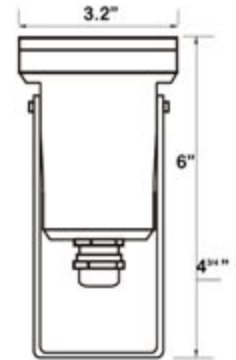

UL316-10RW

10W (1 x10W) RGBW

12VAC or 24VDC

Dry or Submersible CAST 316L SS

Replaceable LEDs

Specifications

Input voltage	12VAC or 24VDC
Output power	10 watts (1x10W)
Luminous flux output	100 to 110 lm/W
Rendering Index	>70rA (warm white)
Beam angle	25° lens
LEDs	Replaceable - Internal Driver
Material	Cast 316L STAINLESS STEEL
Face ring	silicone gasket - tempered glass faceted lens
Color options	Standard 'sparkle matt' SS or mirror polish w/ niche
White	RGBW
LEDs operating life	CREE- XPE - 2700K TO 6500K
IP rating	> 50,000 hours REPLACEABLE LEDs
Cable	IP68 - CERTIFIED SUBMERSIBLE OR DRY
Dimensions	9 FEET- SOW 18/5 longer lengths can be ordered
Certifications	Diameter 3.2"x 6"H with yoke
Installation	cULus CSA22.2 no.89 - including swimming pools and splash pads
	Submersible or Dry