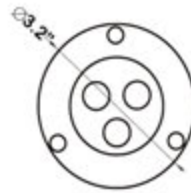

UL316-10RW

10W (1 x10W) RGBW

12VAC or 24VDC

Dry or Submersible CAST 316L SS

Replaceable LEDs

Specifications

Input voltage	12VAC or 24VDC
Output power	10 watts (1x10W)
Luminous flux output	100 to 110 lm/W
Rendering Index	>70rA (warm white)
Beam angle	25° lens
LEDs	Replaceable - Internal Driver
Material	Cast 316L STAINLESS STEEL
Face ring	silicone gasket - tempered glass faceted lens
Color options	Standard 'sparkle matt' SS or mirror polish w/ niche
White	RGBW
LEDs operating life	CREE- XPE - 2700K TO 6500K
IP rating	> 50,000 hours REPLACEABLE LEDs
Cable	IP68 - CERTIFIED SUBMERSIBLE OR DRY
Dimensions	9 FEET- SOW 18/5 longer lengths can be ordered
Certifications	Diameter 3.2"x 6"H with yoke
Installation	cULus CSA22.2 no.89 - including swimming pools and splash pads
	Submersible or Dry